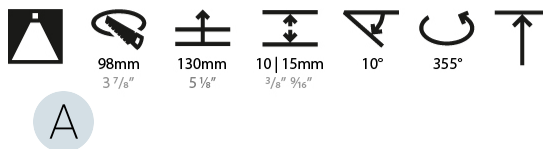

### PHYSICAL

Shape: Round  
 Diameter (mm): 107  
 Diameter (in): 4 3/16  
 Height (mm): 112  
 Height (in): 4 7/16  
 Ceiling Thickness (mm): 10 / 12.5 / 15  
 Ceiling Thickness (in): 3/8 or 1/2 or 9/16  
 Min. Recessing Depth (mm): 130  
 Min. Recessing Depth (in): 5 1/8  
 Light Distribution: Adjustable / Downlight  
 Weight (kg): 0.488  
 Weight (lbs): 1.08  
 Fixture Finish: SSR / BKV / CWI / CRY / HAB / UFT / ITA / RUA / FTG / MYG / LOD / PUS / FRO / FUP / KIA / POP / BLS / SPG / MEY / GOH / GUM / CHC / COM / ABZ / JAG / OBR / MOS / ROR  
 Fixture Material: Aluminum Die Cast  
 Cut-out Measurements: 98mm / 3 7/8"

### RATINGS AND CERTIFICATIONS

Certified By: Certified for North American Standards  
 IP rating: IP20

112mm 4 7/16"

Ø 95mm 3 3/4"

Ø 107mm 4 3/16"